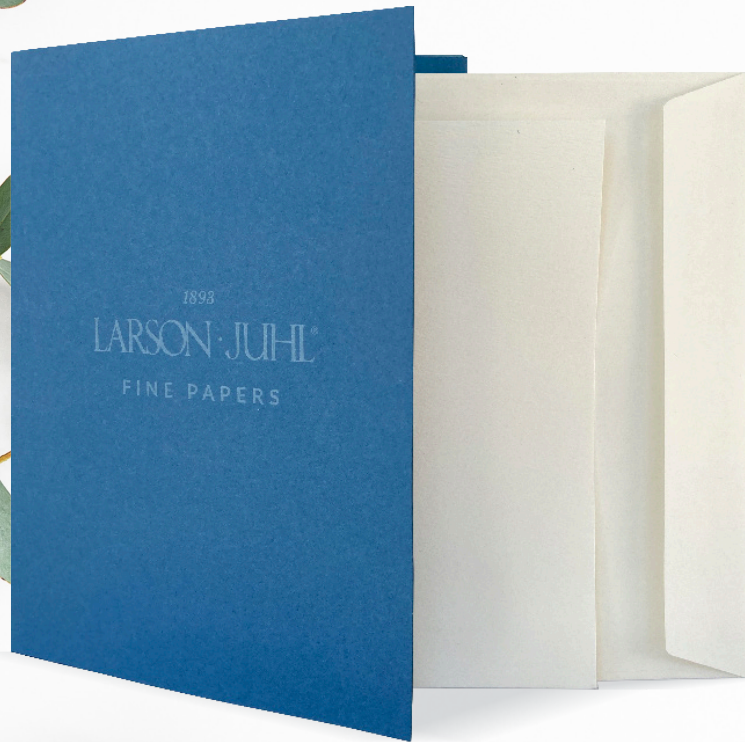

A5 Writing Set

120gsm

Be ready to become inspired with the Larson-Juhl® Writing Set, a handy pack that features 10 sheets of Elation Paper, 10 envelopes, and a convenient correspondence folder. Our classic writing sets are available across our entire range of fine papers.

Ideal for calligraphy, writing, art, special projects, invitations, save the date, menus, business presentations & business correspondence and more.

Laser and inkjet compatible.
All our papers are acid free, and FSC® Certified.

- Comet Diamond
- Comet Platinum
- Comet Opal
- Comet Sand
- Ambassador Natural White
- Elation Bright White
- Elation Silver
- Elation Cream